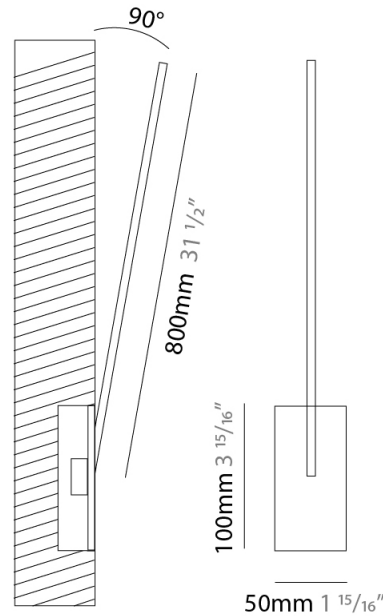

SPILLO 1 ROD RECESSED

D46018- _____ - _____
base number   Color   Finish
                                         Temperature   Options

1. To build a product code in our configurator select the specify button on the base model # product page
2. To build a manual product code on this datasheet choose from the options listed below in blue font and add the suffix to the base model #

GENERAL

Series: Spillo
Subseries: Spillo 1 Rod
Brand: Icone
Division: Design
Mounting Type: Recessed
Mounting Location: Wall
Subcategory: Ambient

PHYSICAL

Shape: Rectangle
Width (mm): 50
Width (in): 1 15/16
Height (mm): 800
Height (in): 31 1/2
Light Distribution: Adjustable
Fixture Finish: WHI / BLK / CHR / BGD
Fixture Material: Brass

ELECTRICAL

Lamp Type: LED
Total Output Wattage (W): 10.56
Dimming: 0-10V Dimming
Driver Included: No
Driver Location: Remote
Driver Type: Constant Voltage - 120Vac
Driver Class: Class 2
Input Voltage (V): 120
Output Voltage (V): 12
Upon Request: (Not included, see components) 0-10Vdc dimming / 277Vac

LED

Color Temperature (°K): 2700 / 3000
Nominal Lumen (lm): 880
CRI: >90 CRI
Lamp Life (hrs): 50000

OPTICAL

Adjustability: Tilt 120°

RATINGS AND CERTIFICATIONS

Certified By: Certified for North American Standards
IP rating: IP20