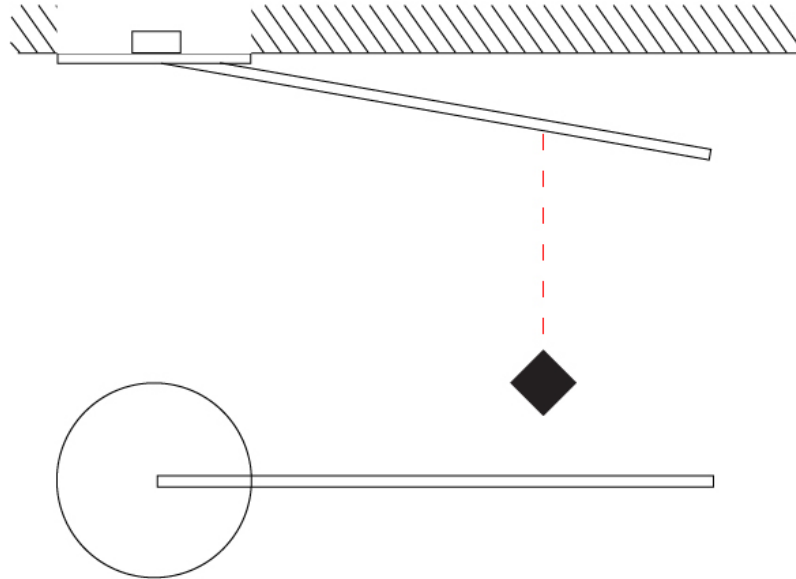

SPILO 1 ROD RECESSED

D46025-

PROJECT

TYPE

SPECIFIER

QUANTITY

DATE

D